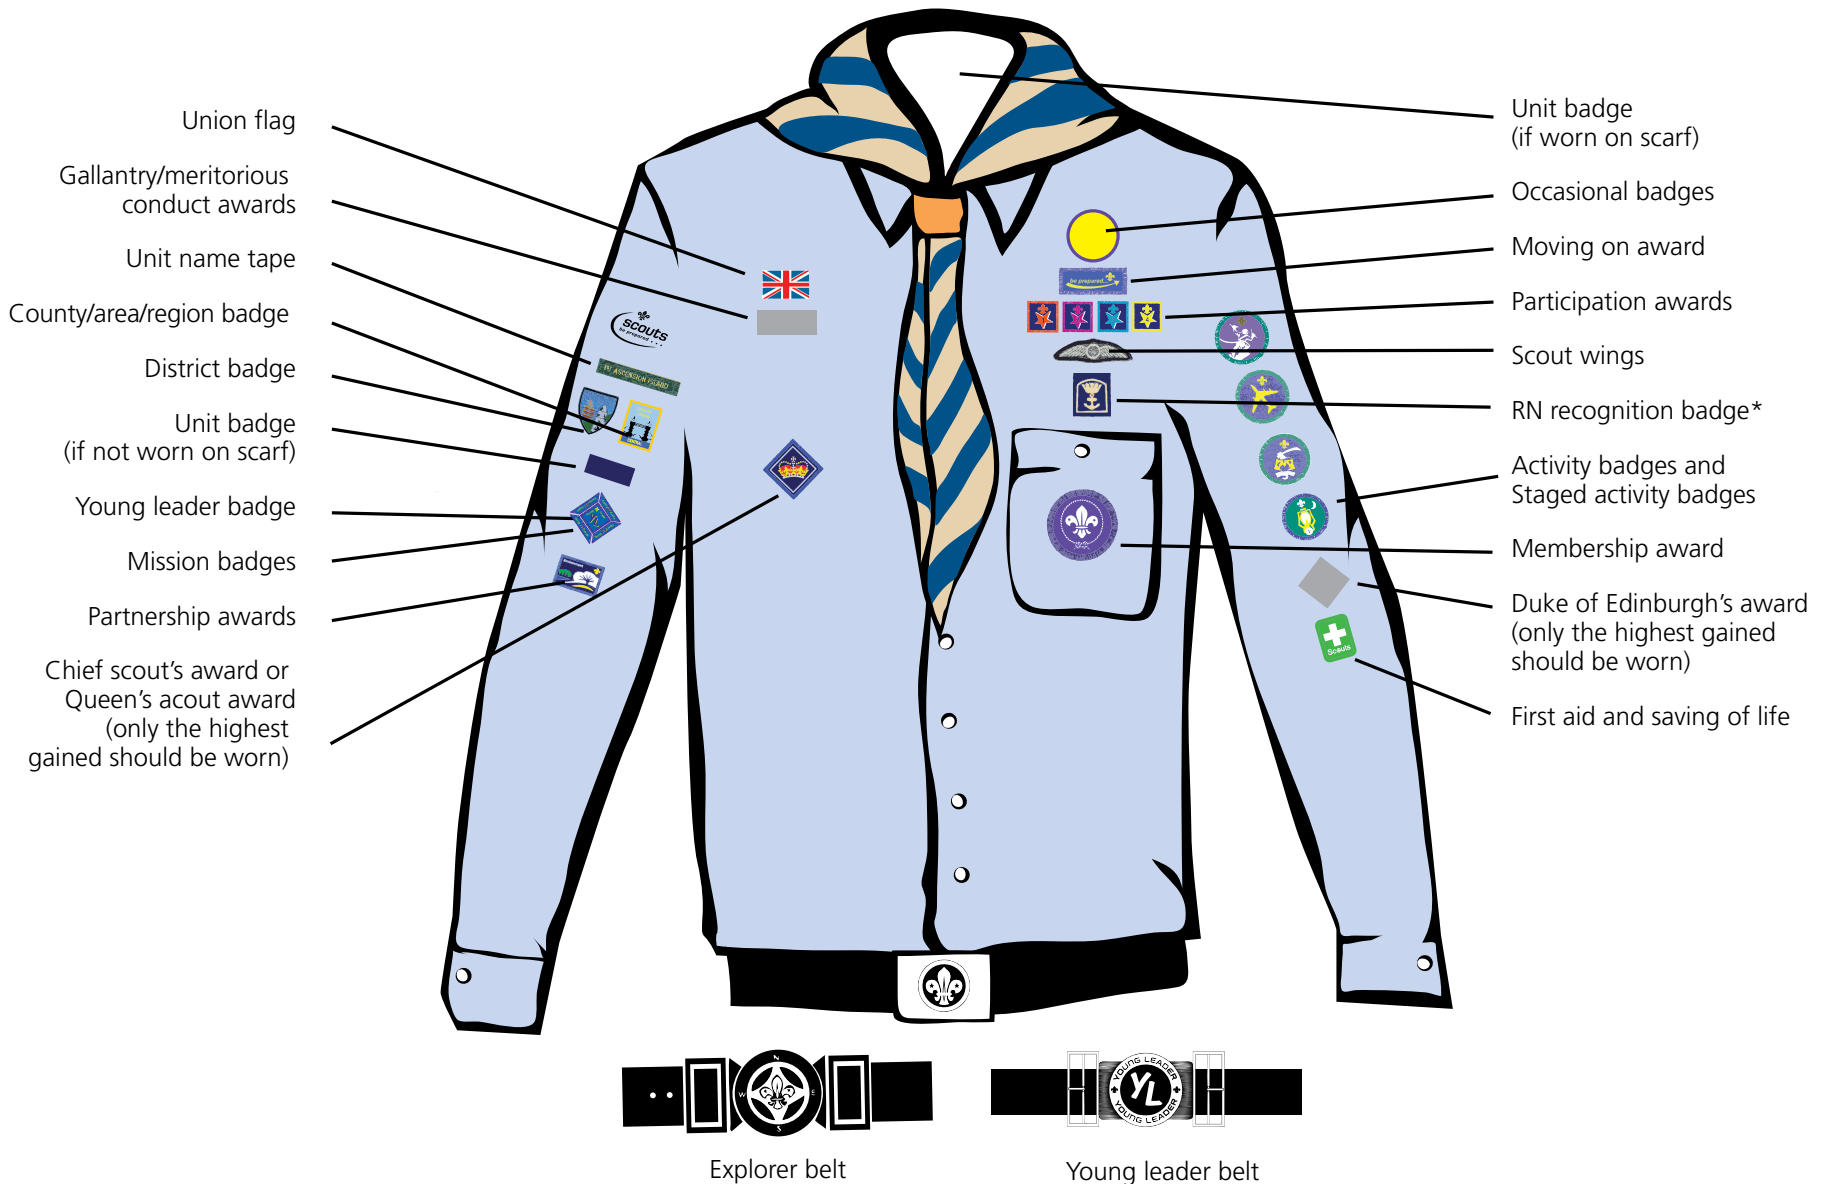

# Explorer scout uniform (sea)

\*Only Royal Navy (RN) Recognised sea scouts are permitted to wear the RN recognition badge. This is worn on the front of the uniform in a position consistent with local tradition.